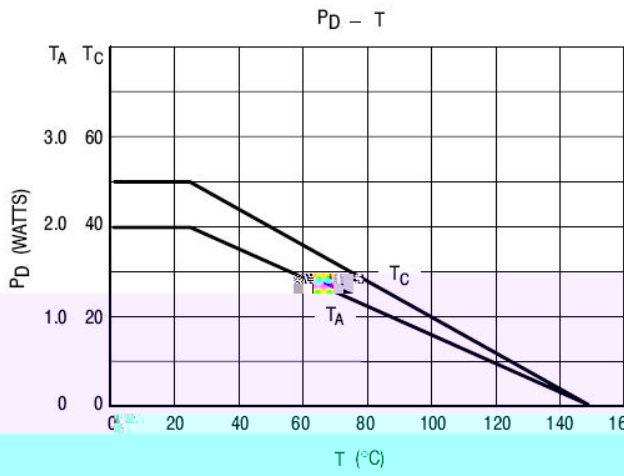

TO-220

NPN

-

MJE15039

单位: mm

T0-220

Symbol	Dimensions in Millimeters		Symbol	Dimensions in Millimeters	
	Min	Max		Min	Max
A	9.8	10.2	C	1.2	1.4
B	3.56	3.64	B1	6.3	6.7
L	9.0	9.4	b1	15.7	16.1
a	2.2	2.6	C1	12.6	13.6
a1	0.7	0.9	a	1.22	1.32
k	0.4	0.6	C	9.1	9.7
			a2	1.25	1.45