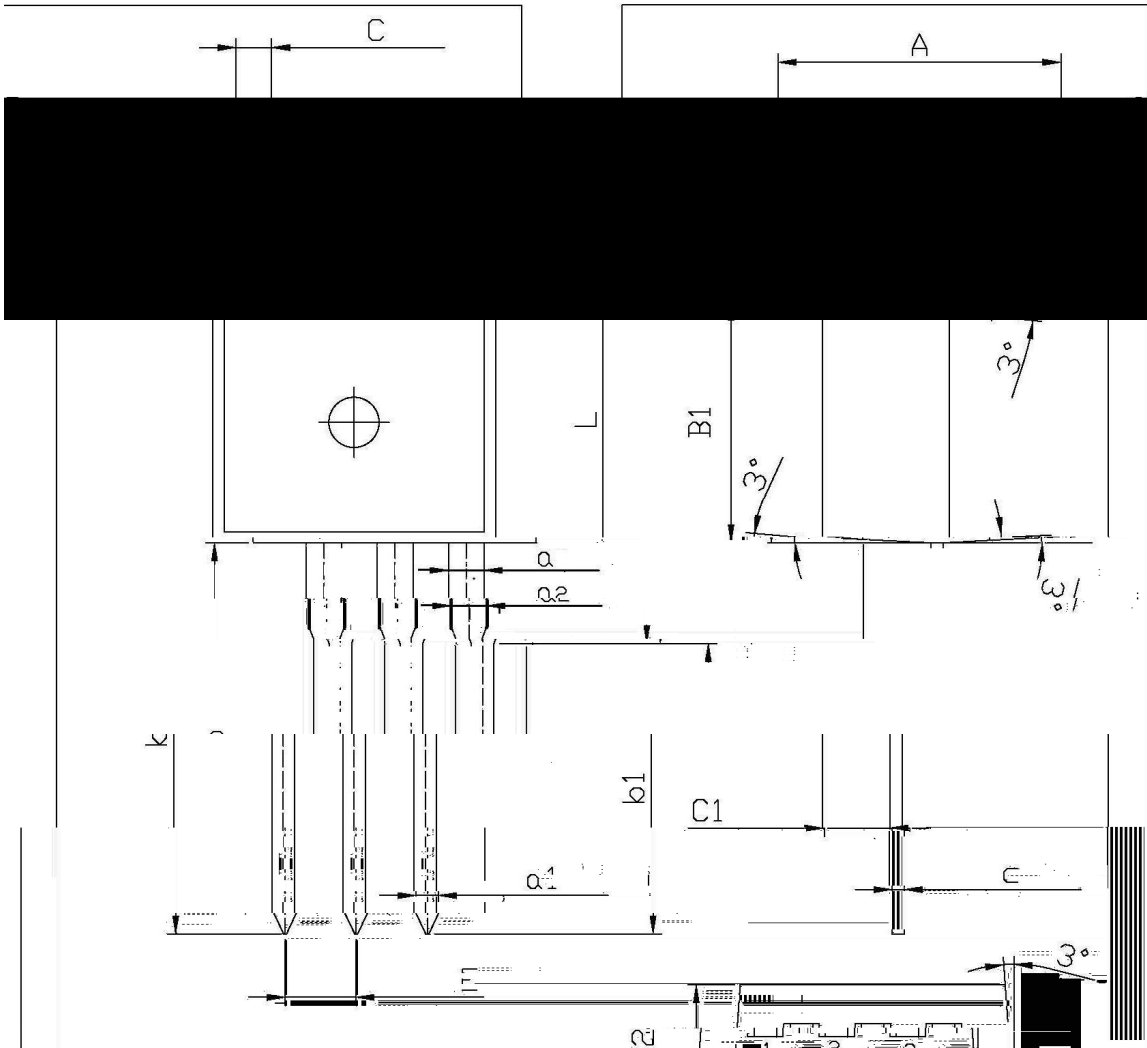

TO-220

NPN

-

MJE15039

单位: mm

T0-220

Symbol	Dimensions in Millimeters		Symbol	Dimensions in Millimeters	
	Min	Max		Min	Max
A	9.8	10.2	C	1.2	1.4
B	3.56	3.64	B1	6.3	6.7
L	9.0	9.4	b1	15.7	16.1
a	2.2	2.6	C1	12.6	13.6
a1	0.7	0.9	a	1.22	1.32
k	0.4	0.6	C	9.1	9.7
			a2	1.25	1.45

±

±

±

±

±

±

°C

						Bag	Inner Box	Outer Box
	Units/Bag /	Bags/Inner Box /	Units/Inner Box /	Inner Boxes/Outer Box /	Units/Outer Box /			
TO-220/F	200	10	2,000	5	10,000	135×190	237×172×102	560×245×195

						Tube	Inner Box	Outer Box
	Units/Tube /	Tubes/Inner Box /	Units/Inner Box /	Inner Boxes/Outer Box /	Units/Outer Box /			
TO-220/F	50	20	1,000	5	5,000	532×31.4×5.5	555×164×50	575×290×180