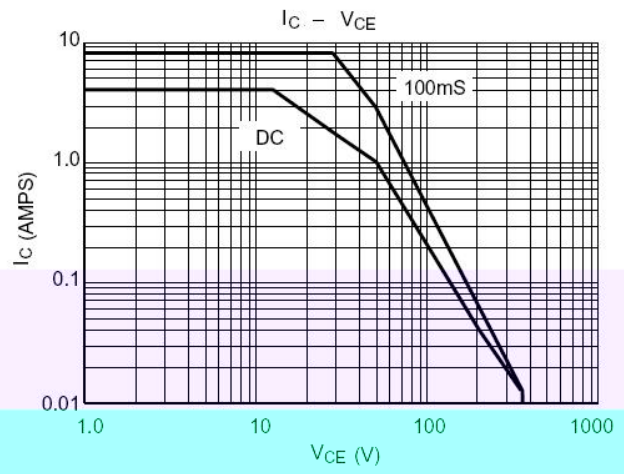

TO-220

NPN

-

MJE15039

单位: mm

T0-220

Symbol	Dimensions in Millimeters		Symbol	Dimensions in Millimeters	
	Min	Max		Min	Max
A	9.8	10.2	C	1.2	1.4
B	3.56	3.64	B1	6.3	6.7
L	9.0	9.4	b1	15.7	16.1
a	2.2	2.6	C1	12.6	13.6
a1	0.7	0.9	a	1.22	1.32
k	0.4	0.6	C	9.1	9.7
			a2	1.25	1.45