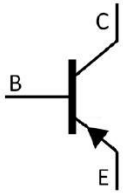

TO-220

NPN

-

MJE15039

单位: mm

T0-220

Symbol	Dimensions in Millimeters		Symbol	Dimensions in Millimeters	
	Min	Max		Min	Max
A	9.8	10.2	C	1.2	1.4
B	3.56	3.64	B1	6.3	6.7
L	9.0	9.4	b1	15.7	16.1
a	2.2	2.6	C1	12.6	13.6
a1	0.7	0.9	a	1.22	1.32
k	0.4	0.6	C	9.1	9.7
			a2	1.25	1.45

±

±

±

±

±

±

°C

						Bag	Inner Box	Outer Box
	Units/Bag /	Bags/Inner Box /	Units/Inner Box /	Inner Boxes/Outer Box /	Units/Outer Box /			
TO-220/F	200	10	2,000	5	10,000	135×190	237×172×102	560×245×195

						Tube	Inner Box	Outer Box
	Units/Tube /	Tubes/Inner Box /	Units/Inner Box /	Inner Boxes/Outer Box /	Units/Outer Box /			
TO-220/F	50	20	1,000	5	5,000	532×31.4×5.5	555×164×50	575×290×180