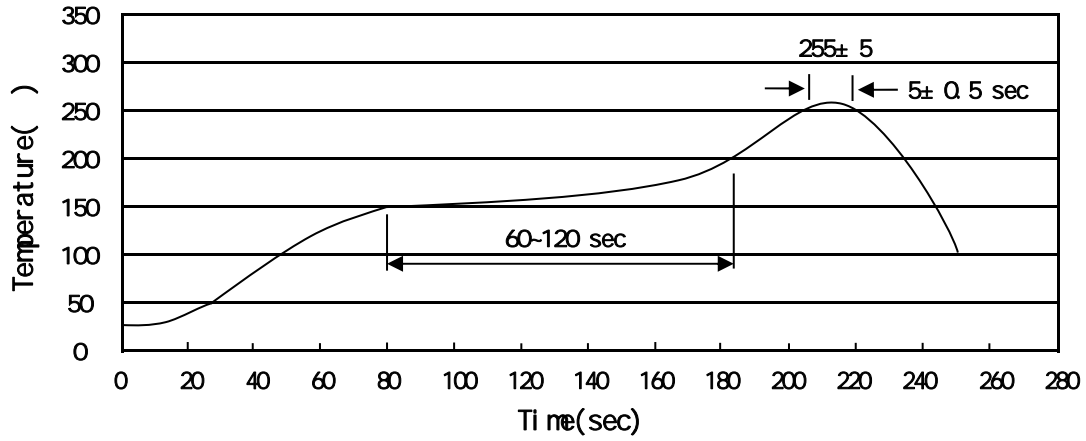

BRDTC143EKAQ

/ Absolute Maximum Ratings(Ta=25)

/ Electrical Characteristics(Ta=25)

/ Electrical Characteristic Curves

BRDTC143EKAQ

() / Temperature Profile for IR Reflow Soldering(Pb-Free)

/ Resistance to Soldering Heat at Test Conditions