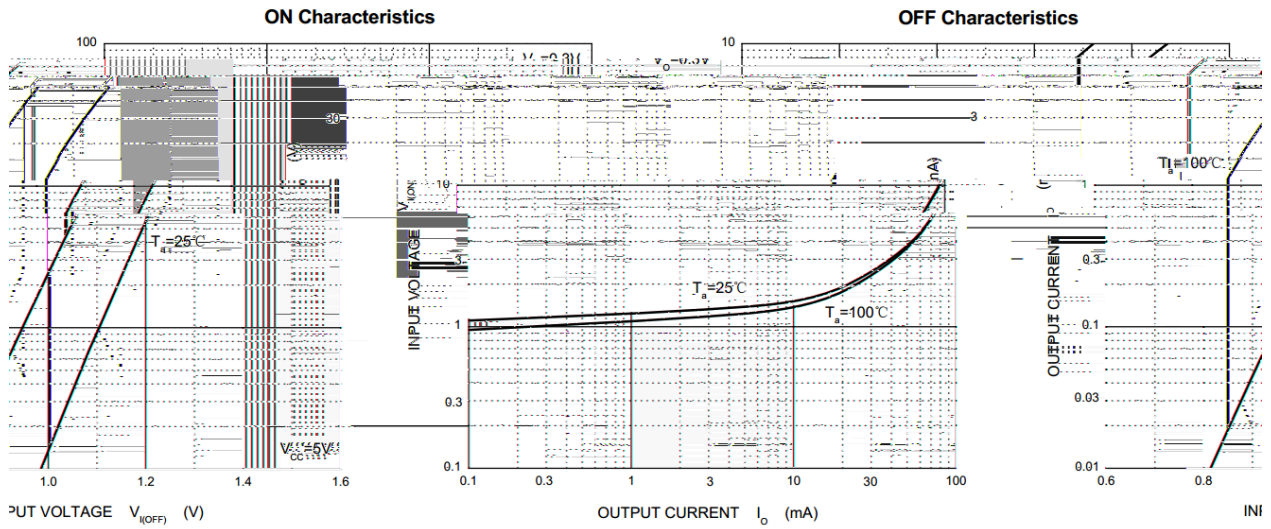

BRDTC143EKAQ

/ Absolute Maximum Ratings(Ta=25)

/ Electrical Characteristics(Ta=25)

/ Electrical Characteristic Curves

BRDTC143EKAQ

() / Temperature Profile for IR Reflow Soldering(Pb-Free)

/ Resistance to Soldering Heat at Test Conditions