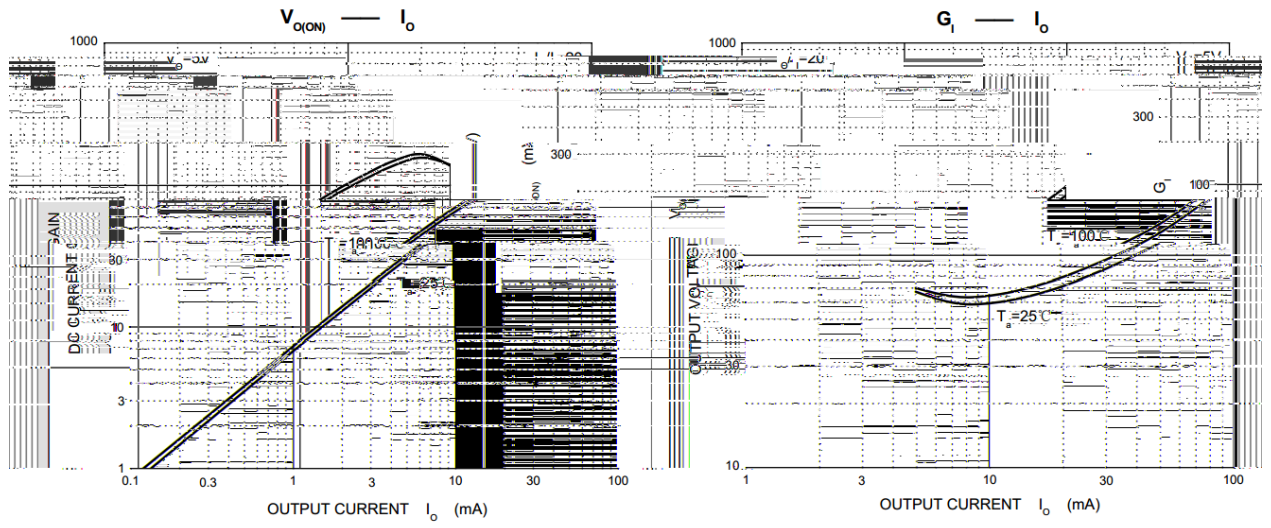

BRDTC143EKAQ

/ Absolute Maximum Ratings(Ta=25)

/ Electrical Characteristics(Ta=25)

/ Electrical Characteristic Curves

BRDTC143EKAQ

() / Temperature Profile for IR Reflow Soldering(Pb-Free)

/ Resistance to Soldering Heat at Test Conditions

/ Packaging SPEC.

	Units/Reel	Reels/Inner Box	Units/Inner Box	Inner Boxes/Outer Box	Units/Outer Box	Reel	Inner Box	Outer Box
	/	/	/	/	/			

/ Notices