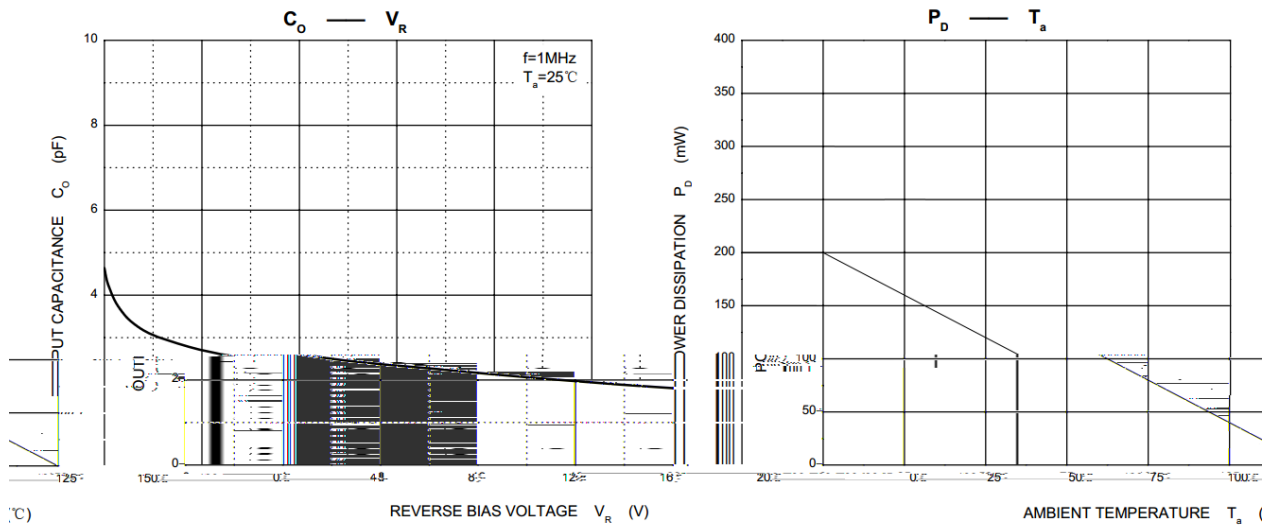

BRDTC143EKAQ

/ Absolute Maximum Ratings(Ta=25)

/ Electrical Characteristics(Ta=25)

/ Electrical Characteristic Curves

BRDTC143EKAQ

() / Temperature Profile for IR Reflow Soldering(Pb-Free)

/ Resistance to Soldering Heat at Test Conditions