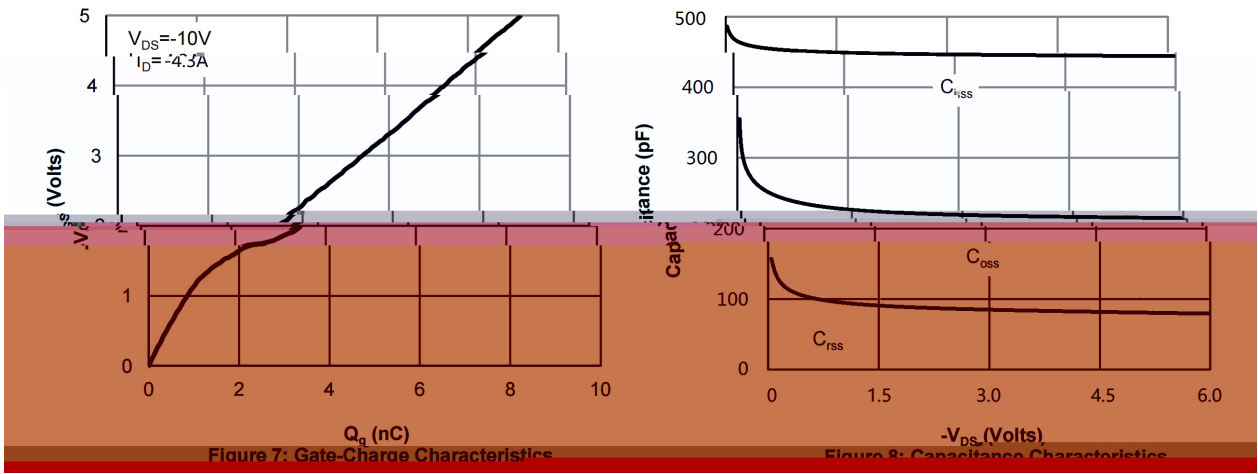

--	--

		$\Omega$	$\Omega$			

SOT-23

单位: mm

### Temperature Profile for IR Reflow Soldering(Pb-Free)

	Units/Reel	Reels/Inner Box	Units/Inner Box	Inner Boxes/Outer Box	Units/Outer Box	Reel	Inner Box	Outer Box
	/	/	/	/	/			