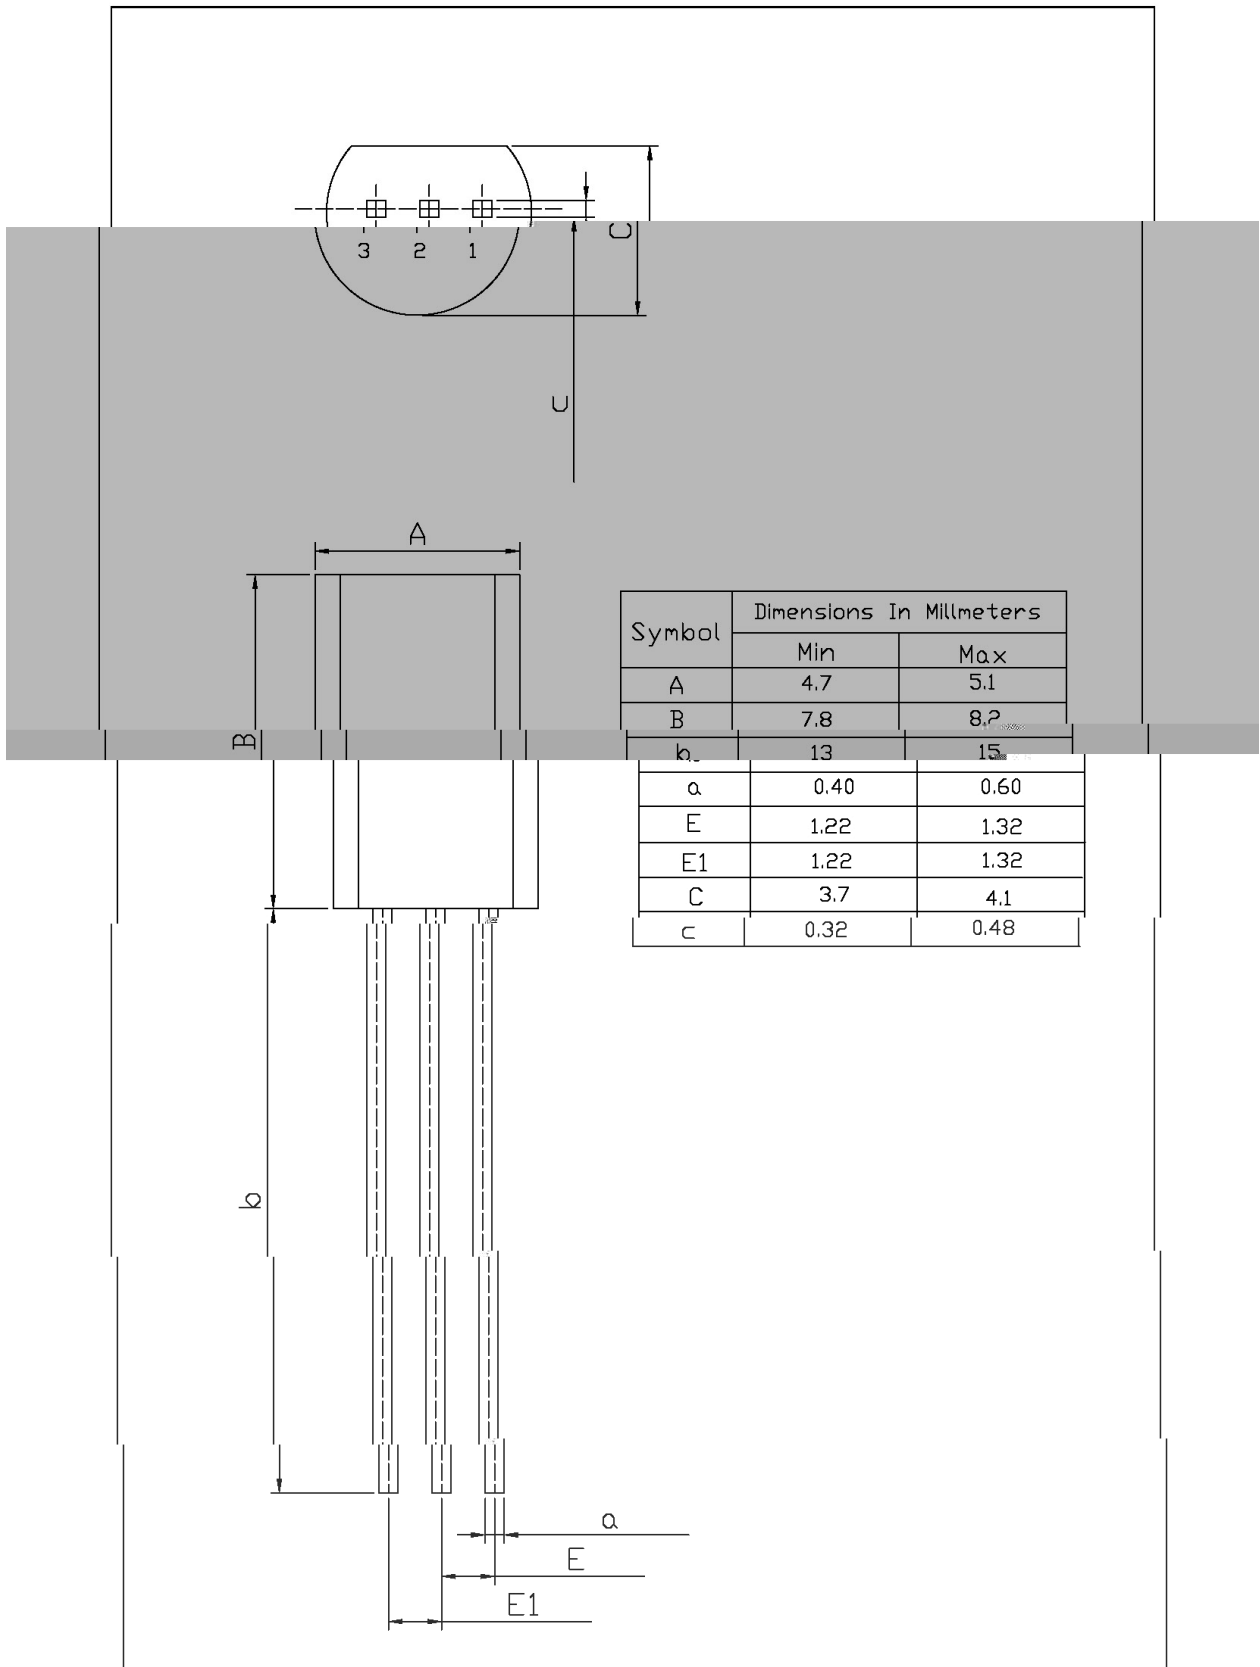

TO-92LM

Unit: mm

Symbol	Dimensions In Millimeters	
	Min	Max
A	4.7	5.1
B	7.8	8.2
b	13	15
a	0.40	0.60
E	1.22	1.32
E1	1.22	1.32
C	3.7	4.1
c	0.32	0.48

						Bag	Inner Box	Outer Box
	Units/Bag /	Bags/Inner Box /	Units/Inner Box /	Inner Boxes/Outer Box /	Units/Outer Box /			
TO-92LM	1,000	8	8,000	5	40,000	135×190	237×172×102	560×245×195

						Inner Box	Outer Box
	Units/tape /	Tape/Inner Box /	Rows/Inner Box /	Inner Boxes/Outer Box /	Units/Outer Box /		
TO-92LM	2,500	1	100	10	25,000	328×230×42	480×346×235 547×407×268