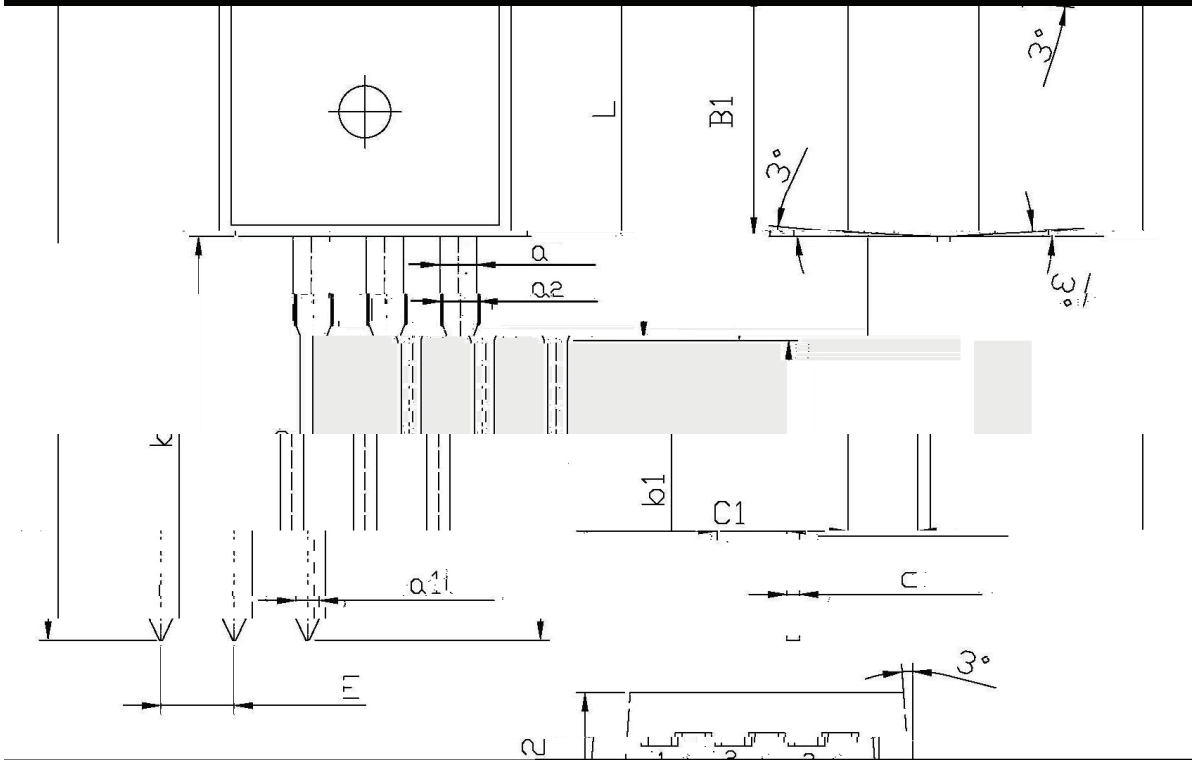

mm

TO-220

单位:

Symbol	Dimensions in millimeters		Symbol	Dimensions in millimeters	
	Min	Max		Min	Max
A	9.8	10.2	C	1.2	1.4
R	3.56	3.64	B	6.3	6.7
L	9.4	15.7	B1	16.1	9.0
a	0.7	0.9	a1	0.9	1.0
a2	0.4	0.6	b1	0.22	0.32
a3	0.2	0.25	c	1.25	1.45

°C

						Bag	Inner Box	Outer Box
	Units/Bag	Bags/Inner Box	Units/Inner Box	Inner Boxes/Outer Box	Units/Outer Box			
TO-220/F	200	10	2,000	5	10,000	135×190	237×172×102	560×245×195

						Tube	Inner Box	Outer Box
	Units/Tube	Tubes/Inner Box	Units/Inner Box	Inner Boxes/Outer Box	Units/Outer Box			
TO-220/F	50	20	1,000	5	5,000	532×31.4×5.5	555×164×50	575×290×180